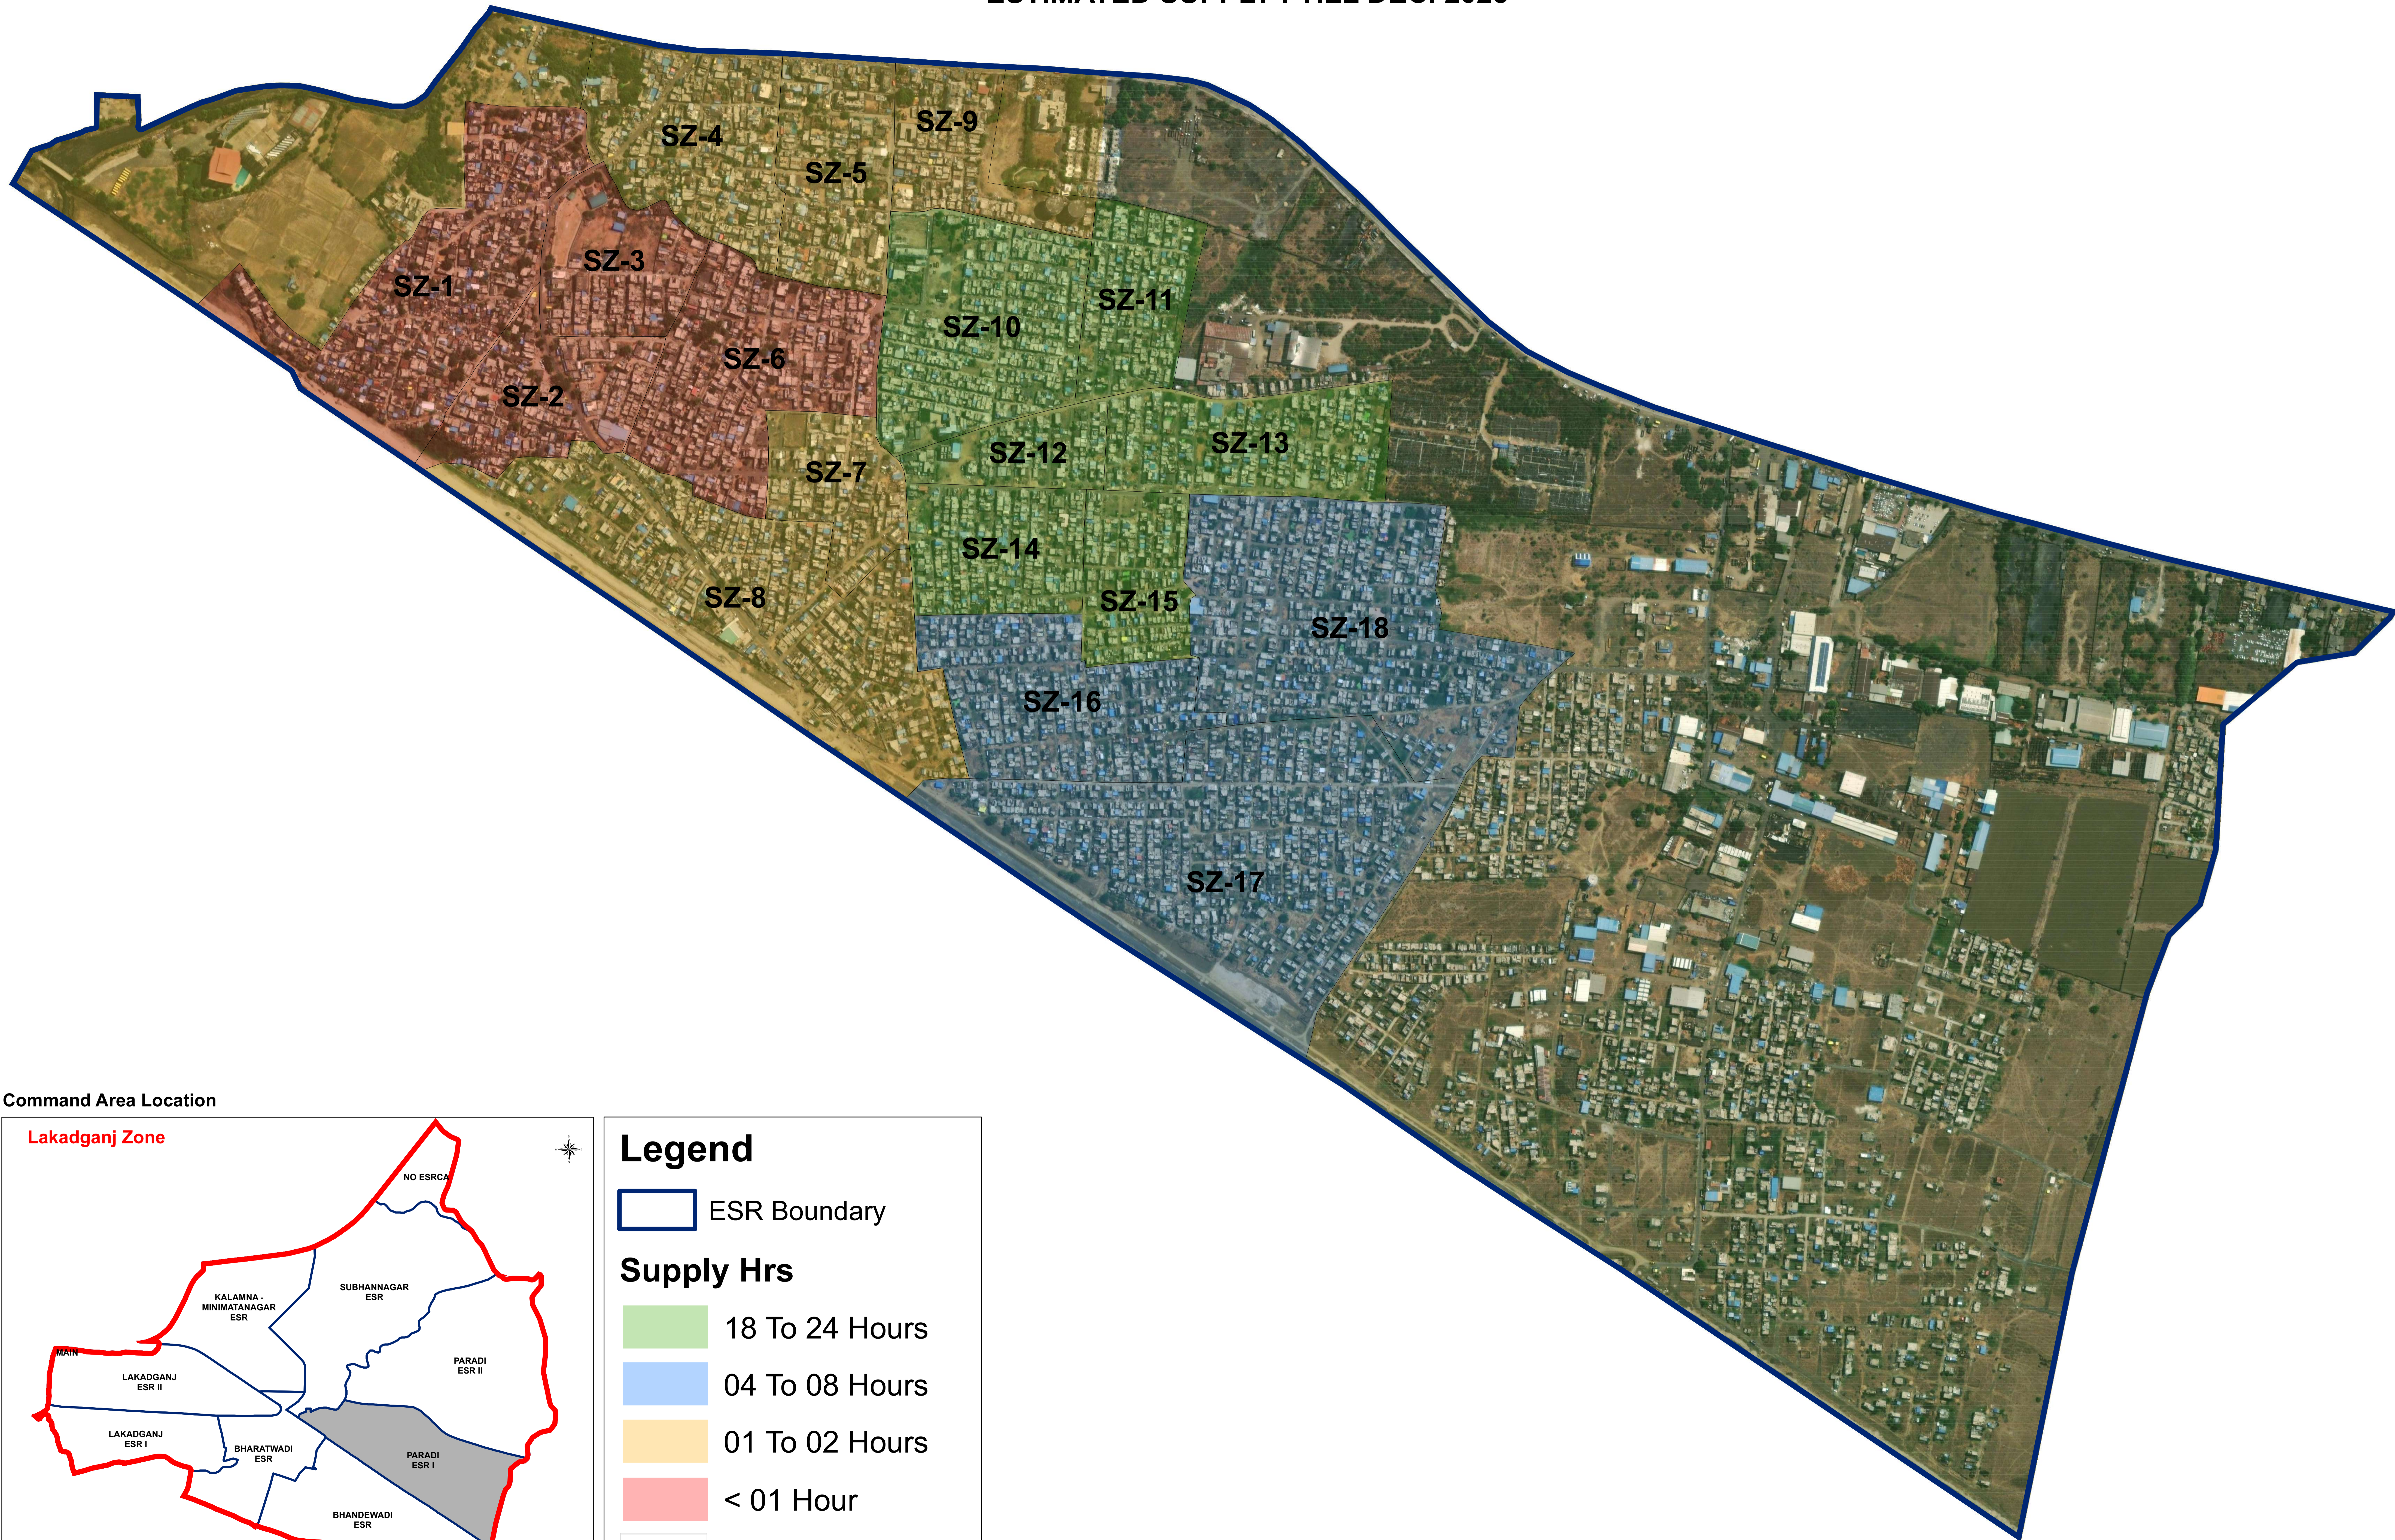

PARDI ESR-I

ESTIMATED SUPPLY : TILL DEC. 2023

Command Area Location

Legend

ESR Boundary

Supply Hrs

18 To 24 Hours

04 To 08 Hours

01 To 02 Hours

< 01 Hour

Non Network Area