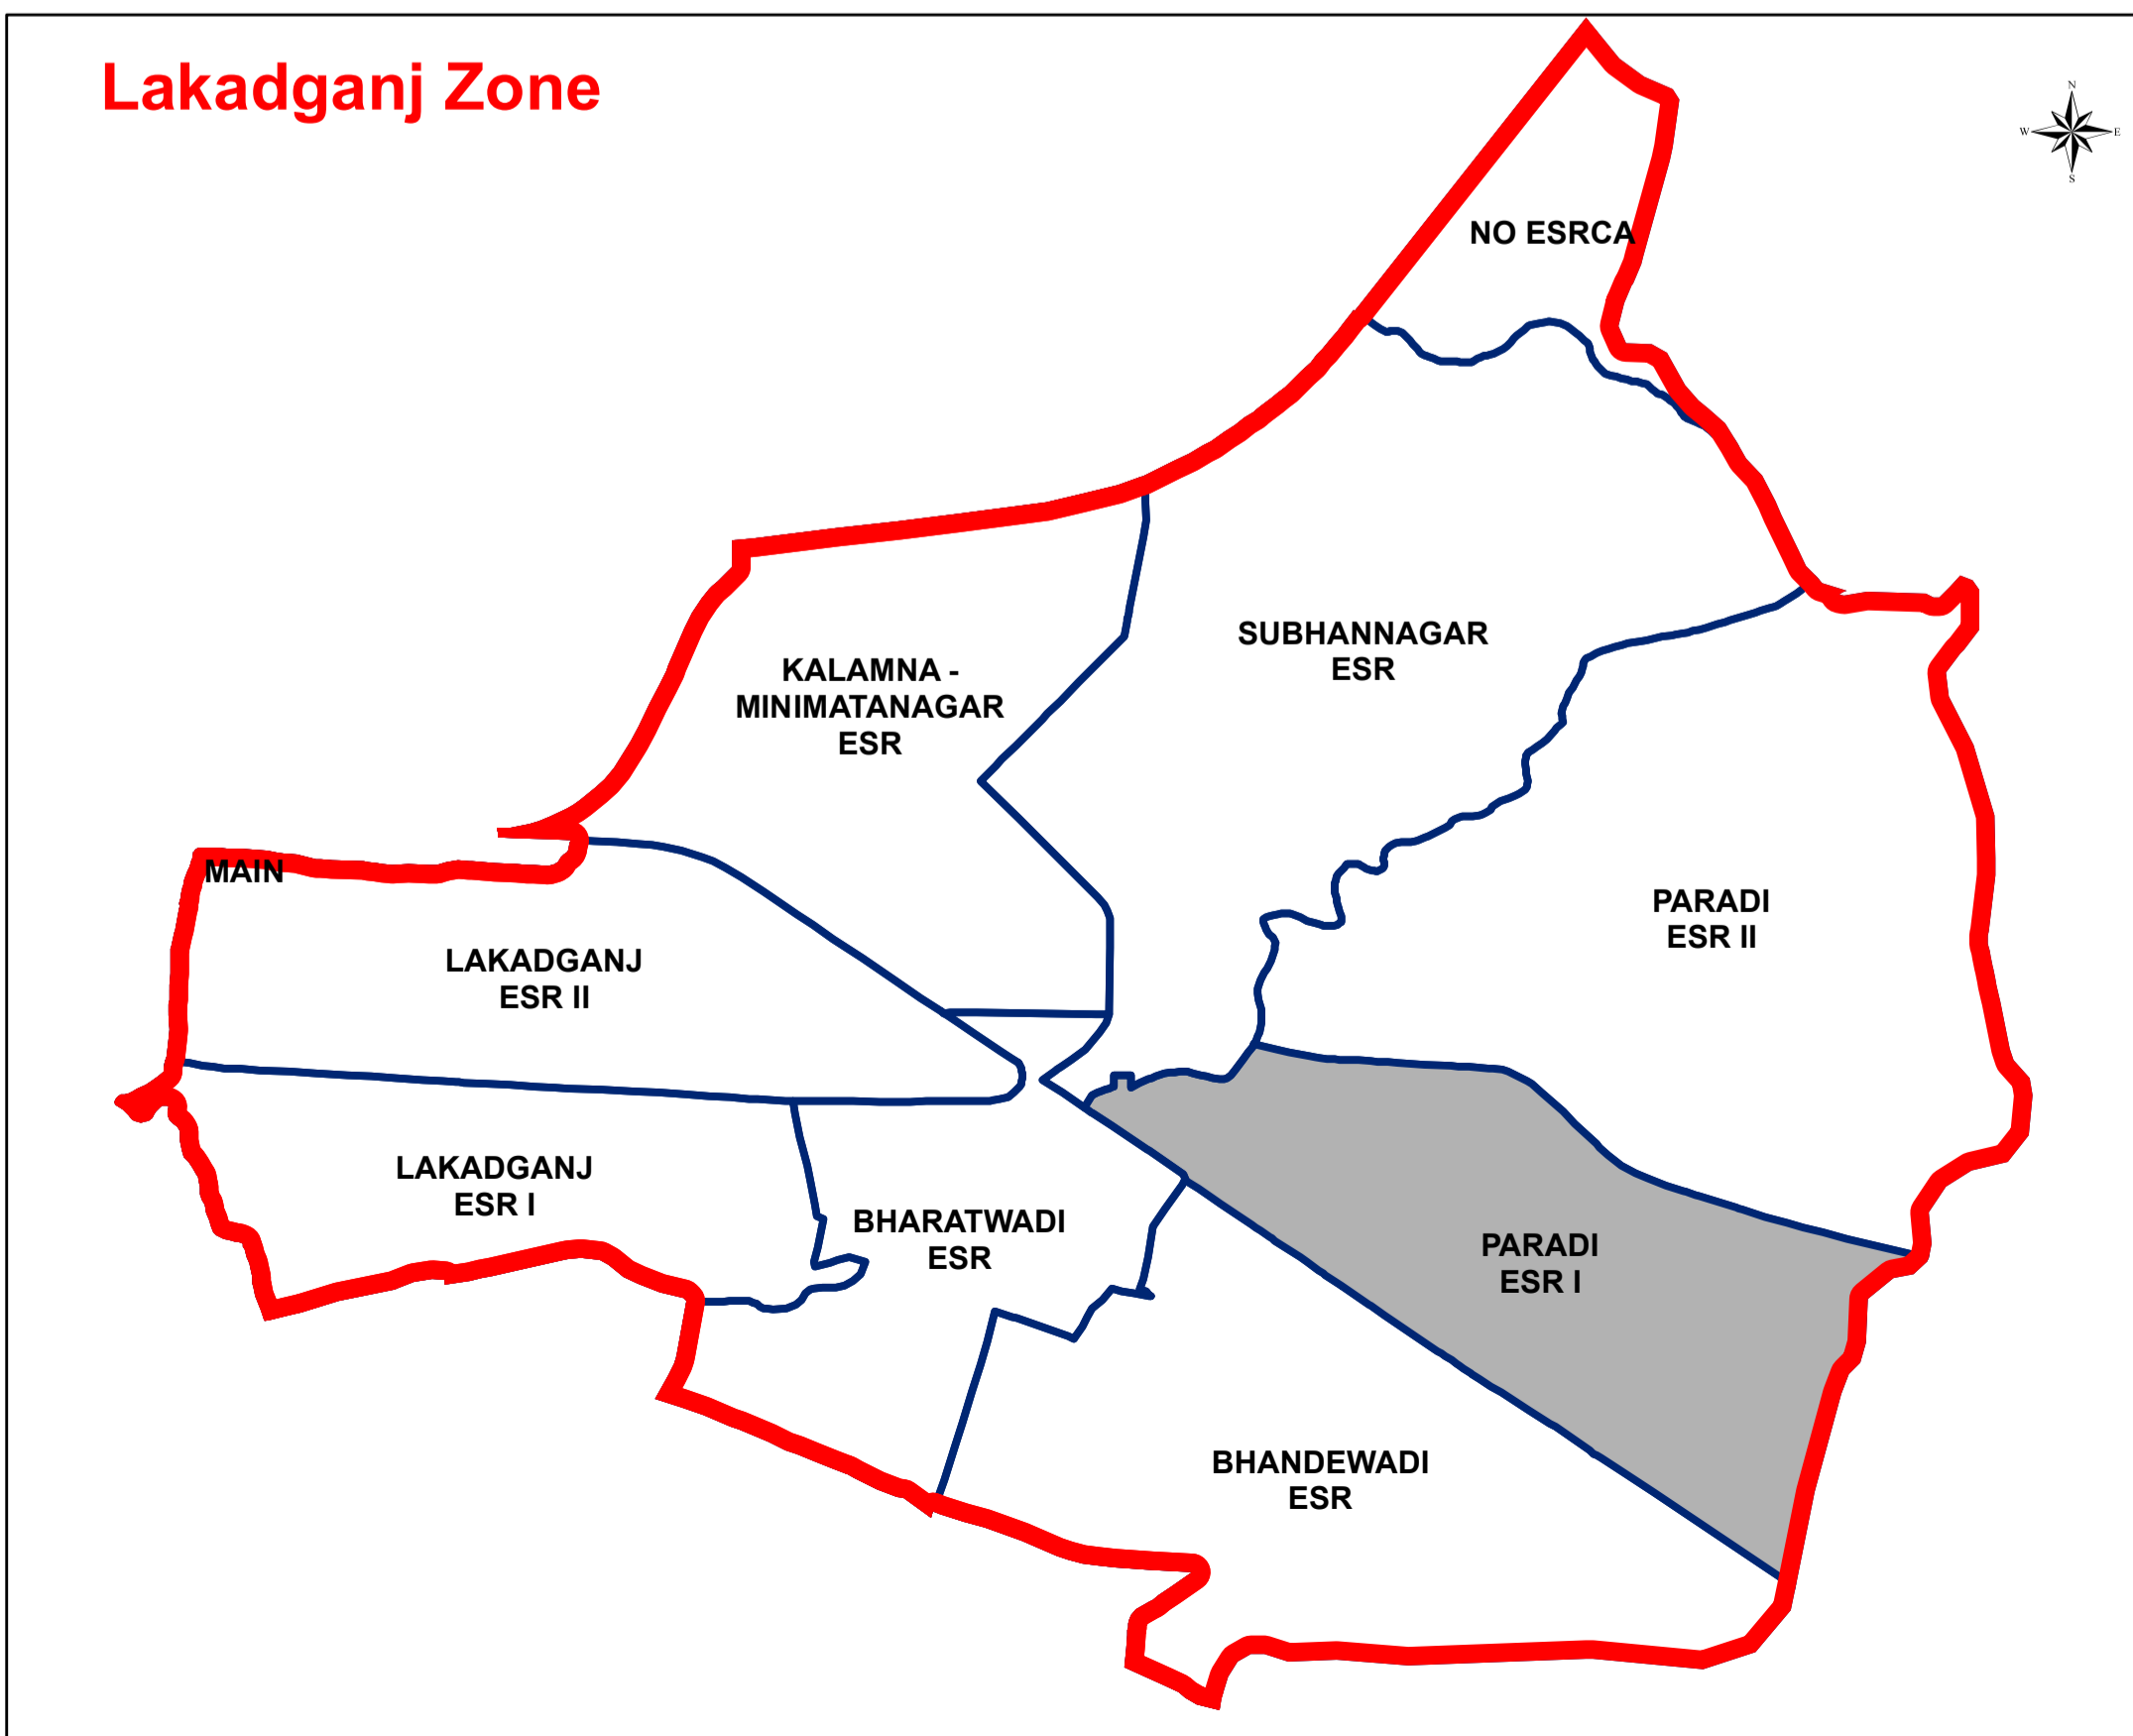

PARDI ESR-I

ESTIMATED SUPPLY : TILL DEC. 2023

Command Area Location

Legend

ESR Boundary

Supply Hrs

18 To 24 Hours

04 To 08 Hours

01 To 02 Hours

< 01 Hour

Non Network Area